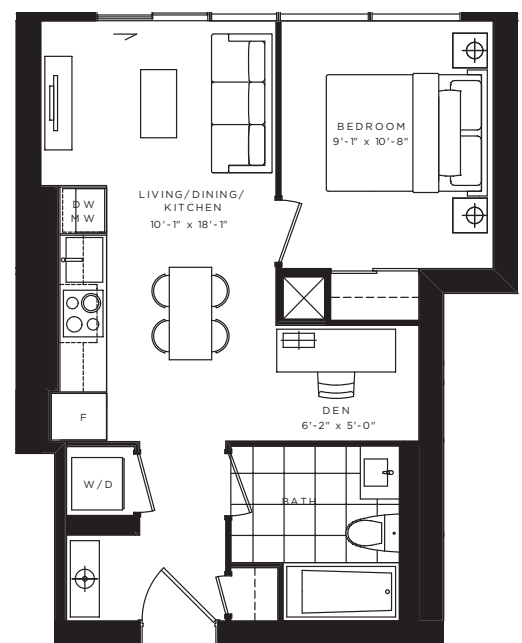

JASMINE

ONE BEDROOM + DEN 497 SQ. FT.

FLOORS 16 - 52

JASMINE B. FLOORS 8 - 15

FLOORS 8 - 52