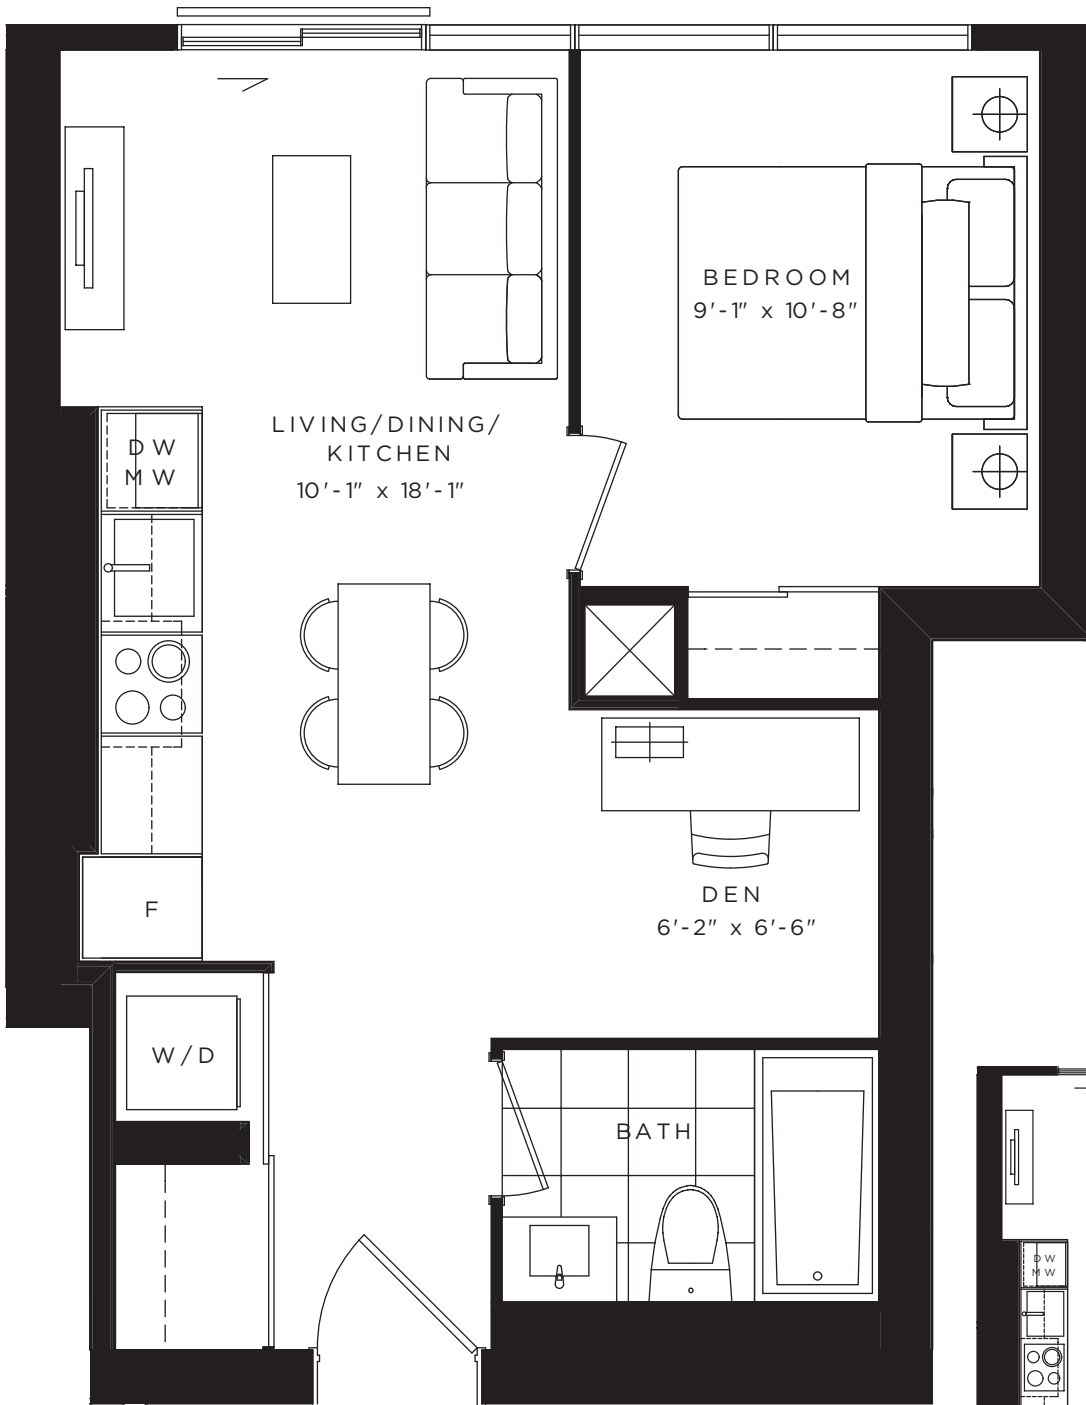

JASMINE

ONE BEDROOM + DEN 497 SQ. FT.

FLOORS 16 - 52

JASMINE B. FLOORS 8 - 15

FLOORS 8 - 52